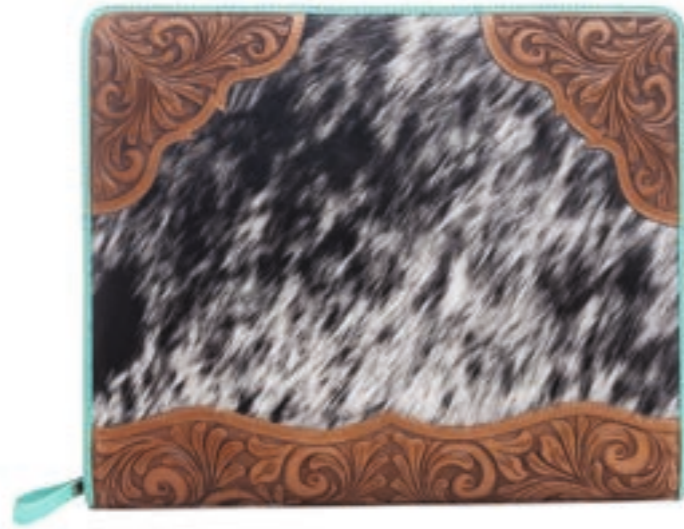

S-9790 PP-36X00
Size - 10(W)X15(H)X7.5(D)
Handle-4

NEW

FLOWER HORSE TRAIL DIAPER BAG

S-9804 PP-72X00
Size - 10(W)X13.5(H)X7.5(D)
Handle-4

NEW

SUNFLOWER SPREE DIAPER BAG

S-9806 PP-68X00
Size - 10(W)X13.5(H)X7.5(D)
Handle-5

NEW

LONGHORN LEGACY DIAPER BAG

S-9762 PP-49X00
Size - 13(W)X11(H)X1(D)
8 9 0 4 4 6 1 5 1 3 0 8 1

NEW

ROUNDUP TRAIL LEATHER JOURNAL

S-9625 PP-11X00
Size - 10(W)X5(H)X2(D)
8 9 0 4 4 6 1 5 1 2 1 6 9

NEW

TALLIE JO FLORAL MULTI-POUCH