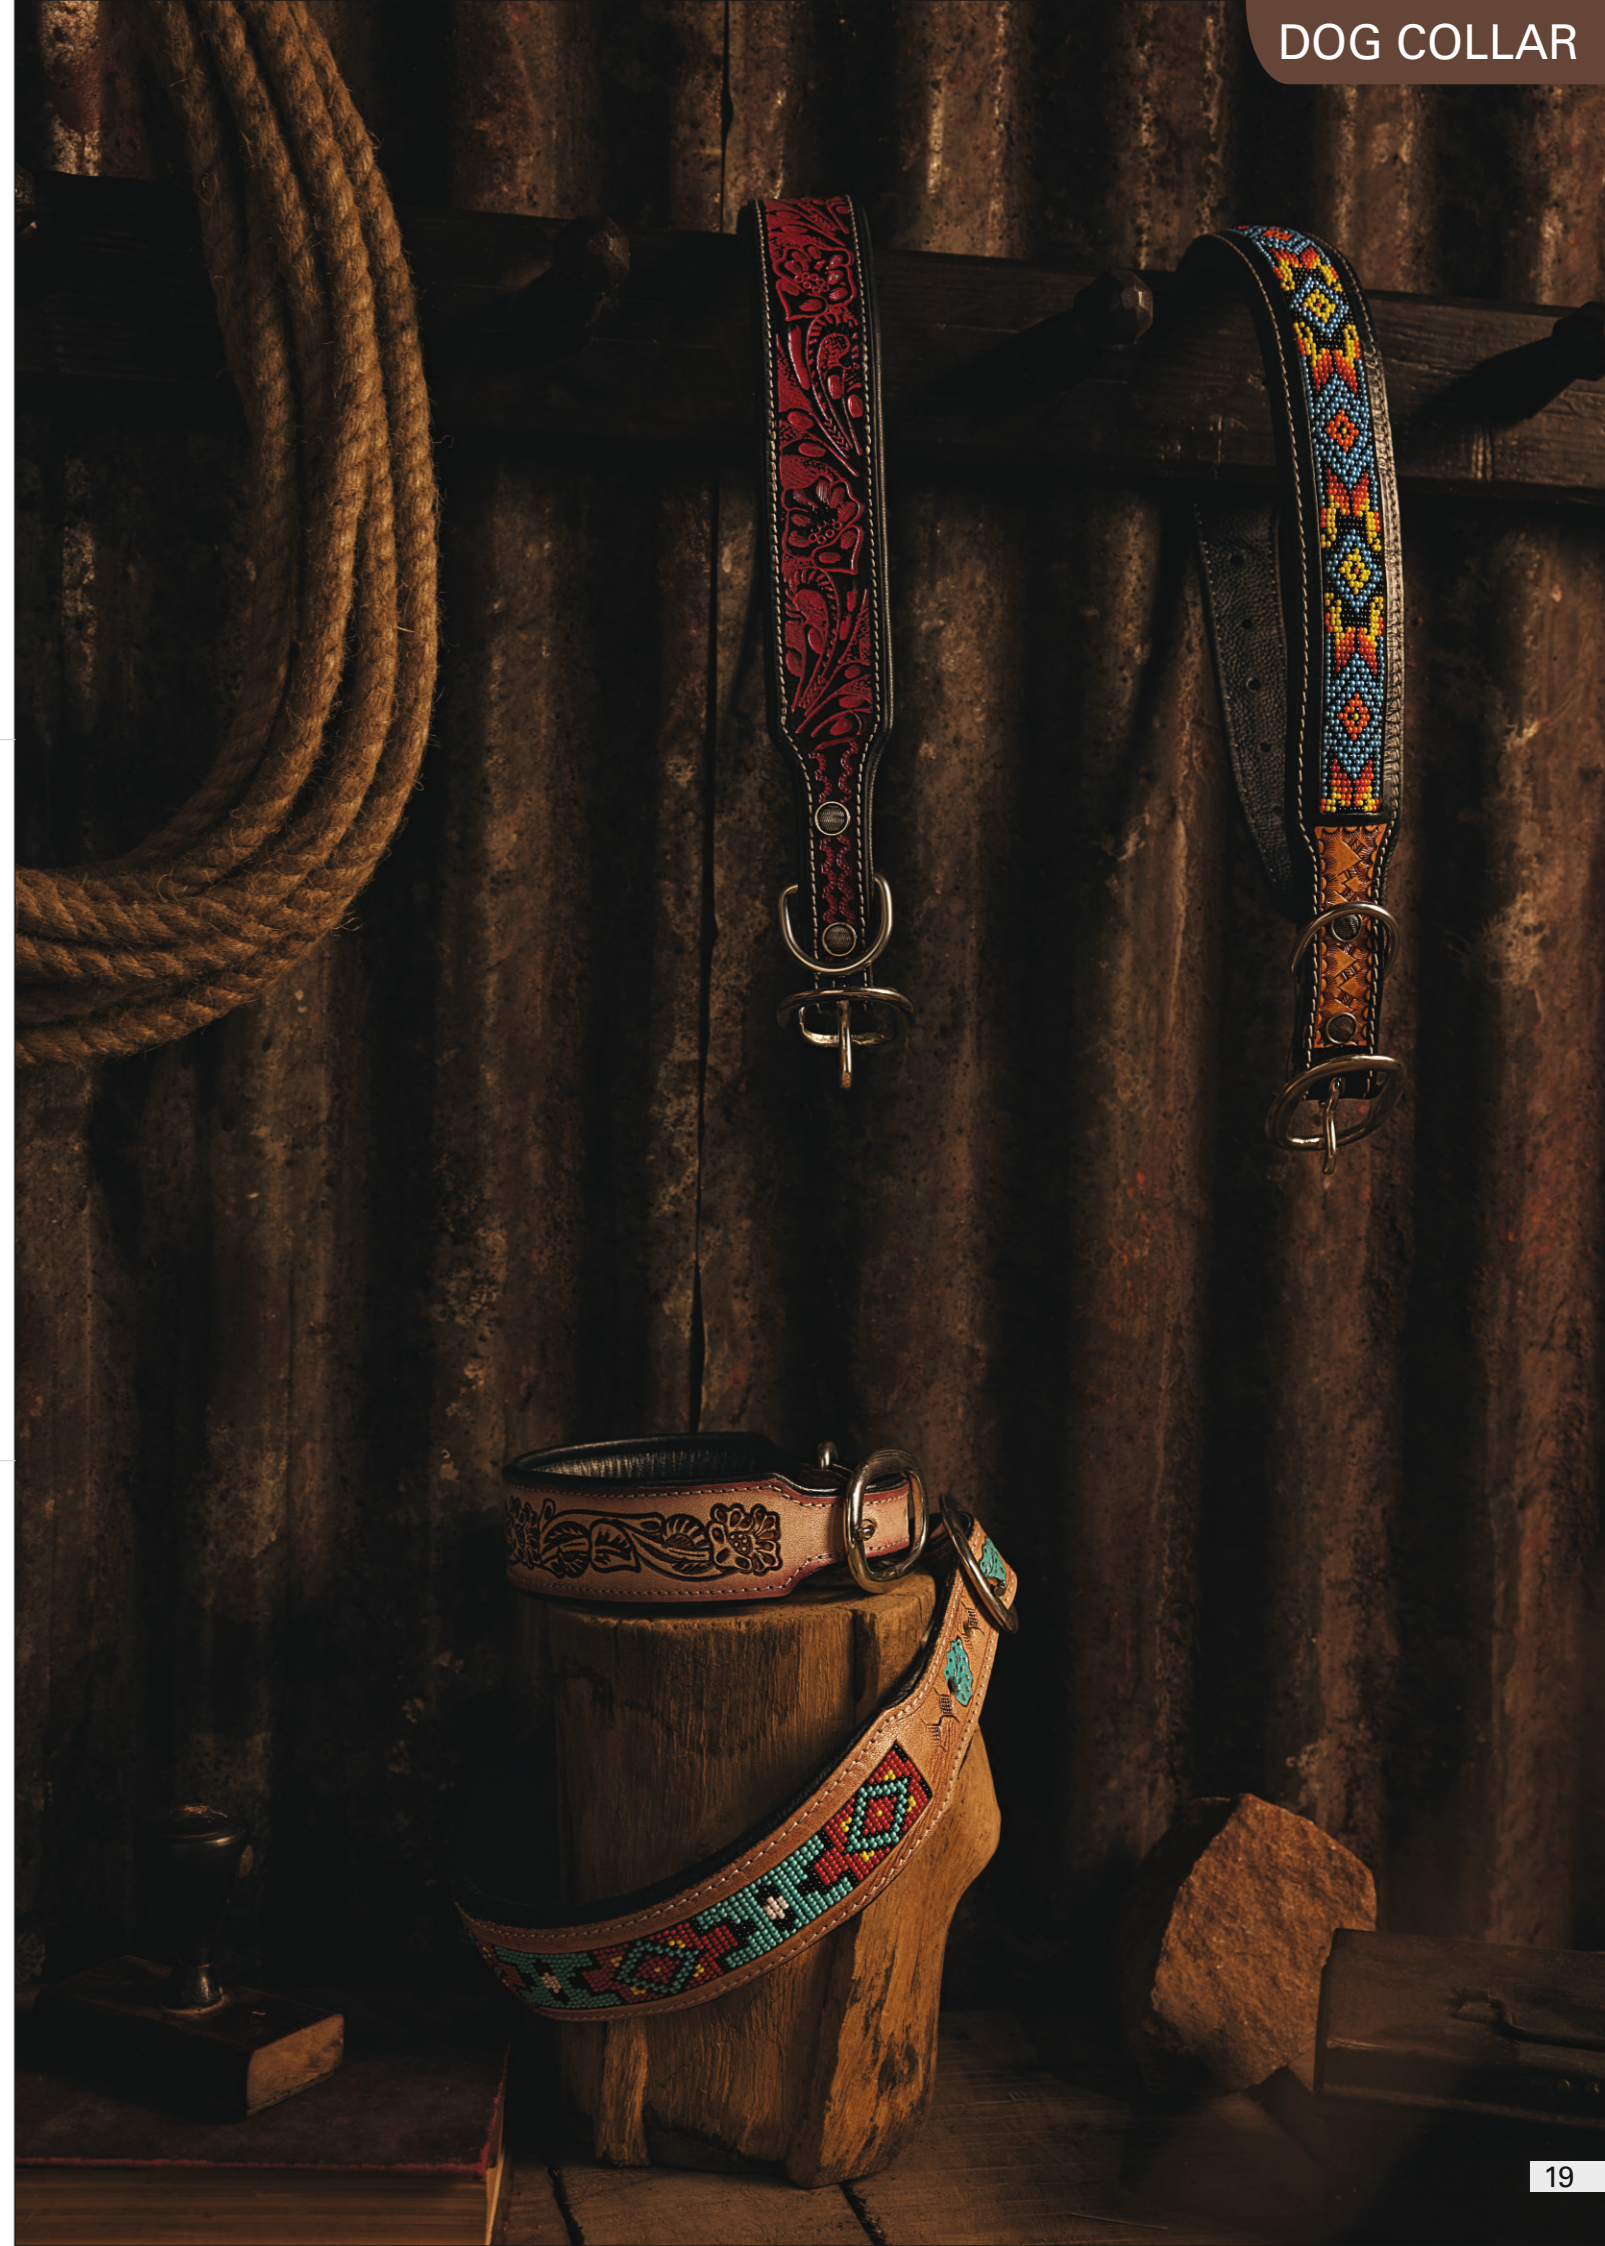

NEW

S-10200 PP-9X00 TRUSTED AMIGO HAND-TOOLED DOG COLLAR Size - 1.50(W)

S M L

THROAT SIZE FIT:
SMALL: 10/14 INCH | MEDIUM: 14/18 INCH
LARGE: 18/22 INCH

PREPACK: S-2 : M-2 : L-2

PREPACK: PP-51x30 (5% Off)

NEW

S-10199 PP-9X00 COW DOG TRAIL HAND-TOOLED DOG COLLAR Size - 1.50(W)

S M L

THROAT SIZE FIT:
SMALL: 10/14 INCH | MEDIUM: 14/18 INCH
LARGE: 18/22 INCH

PREPACK: S-2 : M-2 : L-2

PREPACK: PP-51x30 (5% Off)

NEW

S-10201 PP-9X00 LUCKY DIEGO HAND-TOOLED DOG COLLAR Size - 1.50(W)

S M L

THROAT SIZE FIT:
SMALL: 10/14 INCH | MEDIUM: 14/18 INCH
LARGE: 18/22 INCH

PREPACK: S-2 : M-2 : L-2

PREPACK: PP-51x30 (5% Off)

NEW

S-10203 PP-9X00 POPPY OF THE PLAINS HAND-TOOLED DOG COLLAR Size - 1.50(W)

S M L

THROAT SIZE FIT:
SMALL: 10/14 INCH | MEDIUM: 14/18 INCH
LARGE: 18/22 INCH

PREPACK: S-2 : M-2 : L-2

PREPACK: PP-51x30 (5% Off)

NEW

S-10202 PP-9X00 DURANGO DAISY HAND-TOOLED DOG COLLAR Size - 1.50(W)

S M L

THROAT SIZE FIT:
SMALL: 10/14 INCH | MEDIUM: 14/18 INCH
LARGE: 18/22 INCH

PREPACK: S-2 : M-2 : L-2

PREPACK: PP-51x30 (5% Off)

NEW

S-10204 PP-9X00 DODGER TRAIL HAND-BEADED DOG COLLAR Size - 1.50(W)

S M L

THROAT SIZE FIT:
SMALL: 10/14 INCH | MEDIUM: 14/18 INCH
LARGE: 18/22 INCH

PREPACK: S-2 : M-2 : L-2

PREPACK: PP-51x30 (5% Off)